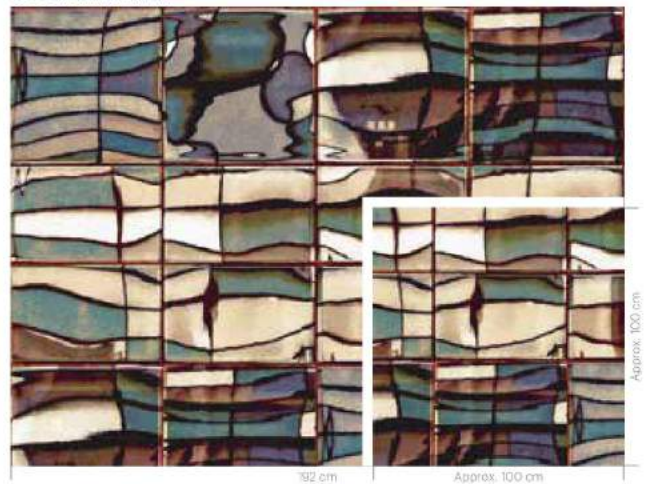

RF52752290 BLUR II
w: 390.1 cm x l: 227.1 cm

K5275