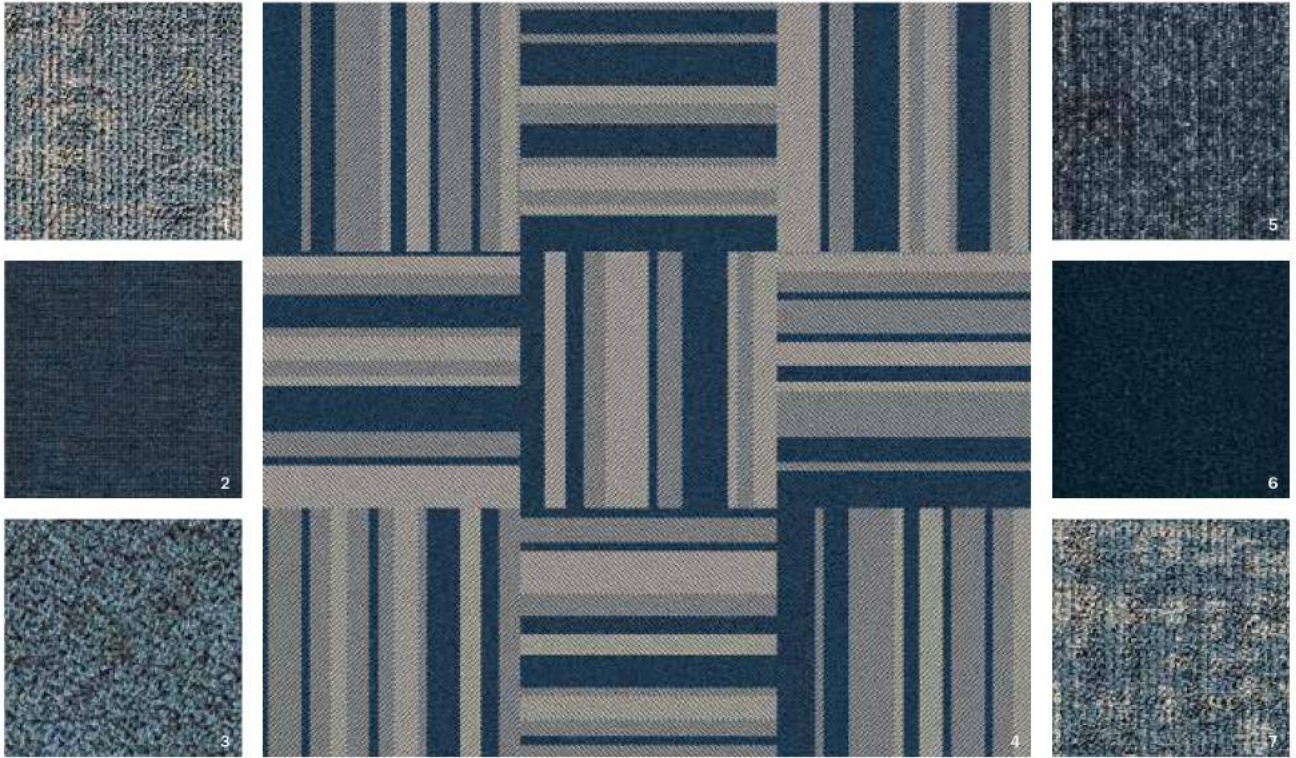

The Scala design stories have three different levels of expression ranging from small, medium to large. Mix subtle designs with artistic patterns from the Scala collection or combine the Scala designs with other ege collec-

tions and constructions. Find inspiration in the creative combinations to define areas, guide people and because it creates functional flooring that will bring beauty and life to any interior design.

1 REFORM MEMORY 0768017 / 076701748 2 CANVAS COLLAGE RF52752811 3 EPOCA SILKY CONTRACT 0575530 4 RAWLINE SCALA RF52952514 / RFM52952514 5 REFORM FOSS 0800550 / 076255048 6 EPOCA TEXTURE 0573585 7 REFORM MEMORY 0768027 / 076702748