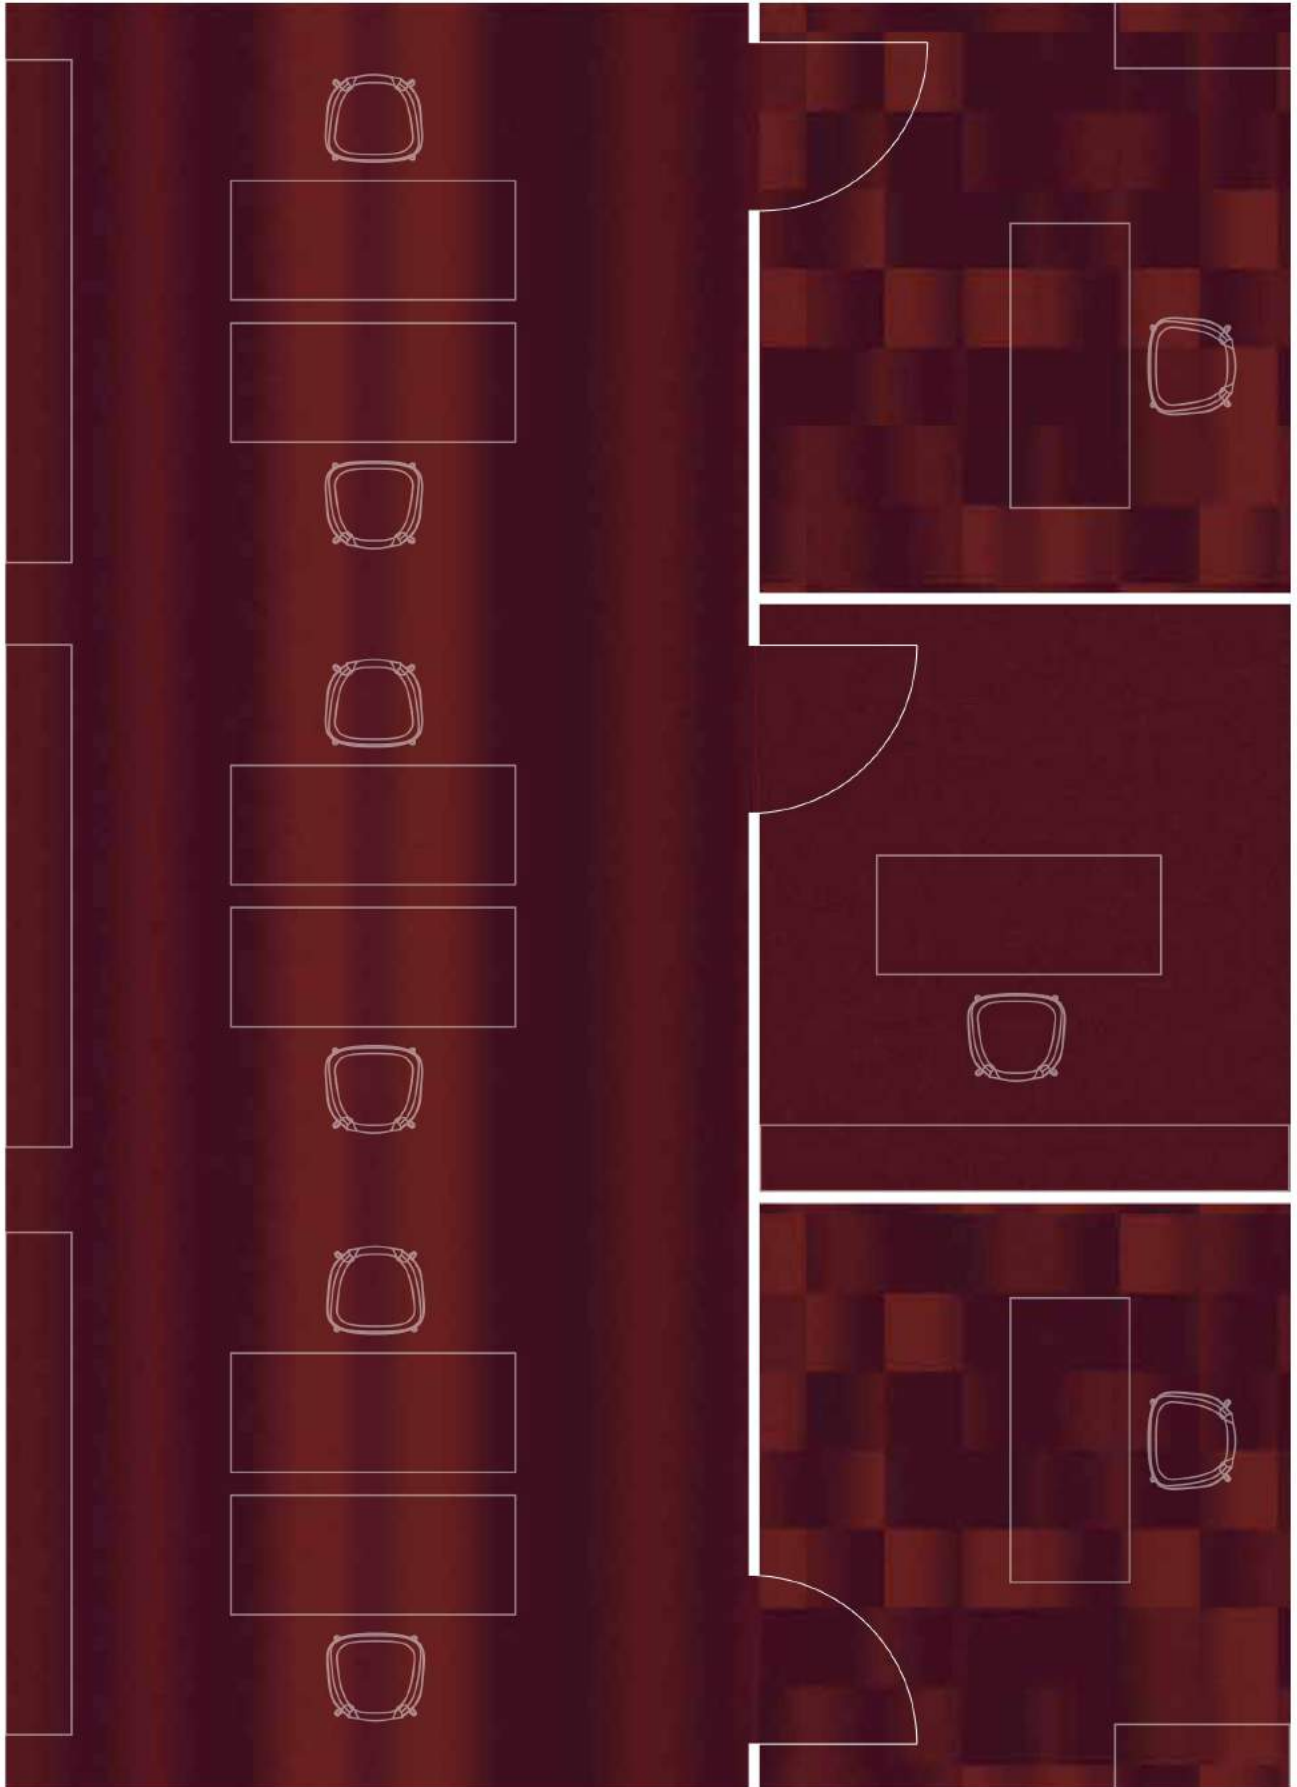

Floorscape inspiration