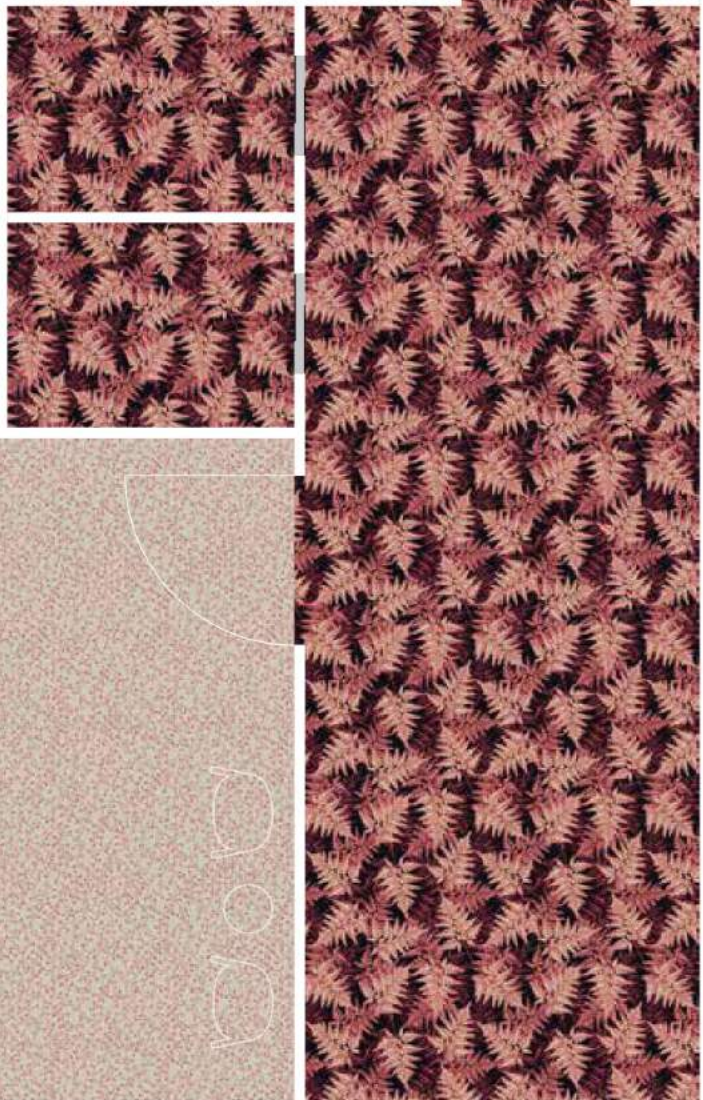

FLOORSCAPE INSPIRATION