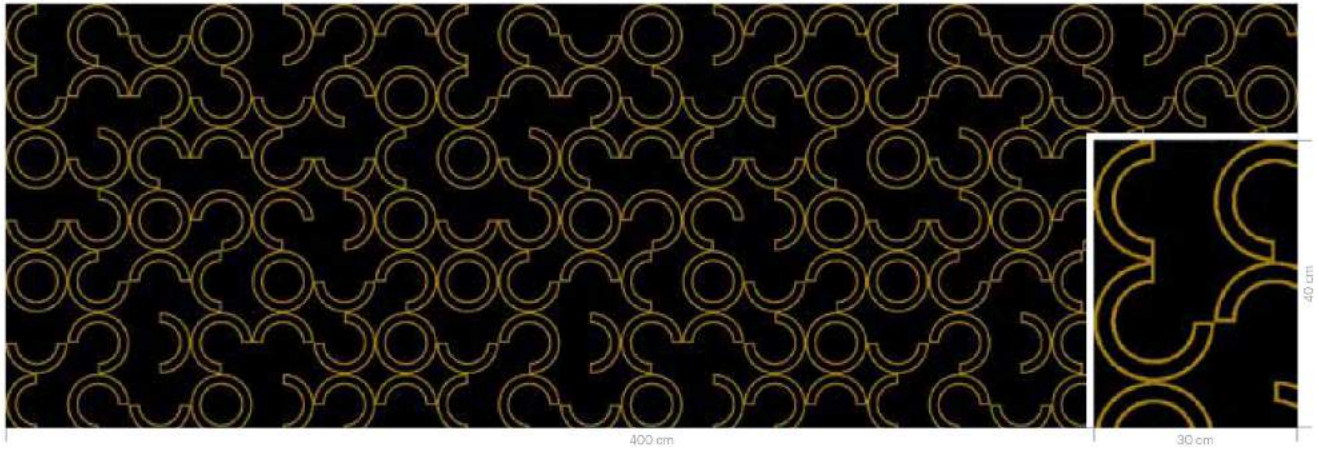

RF5500346 CARBON LARGE
w: 130.0 cm x l: 111.5 cm

K5500