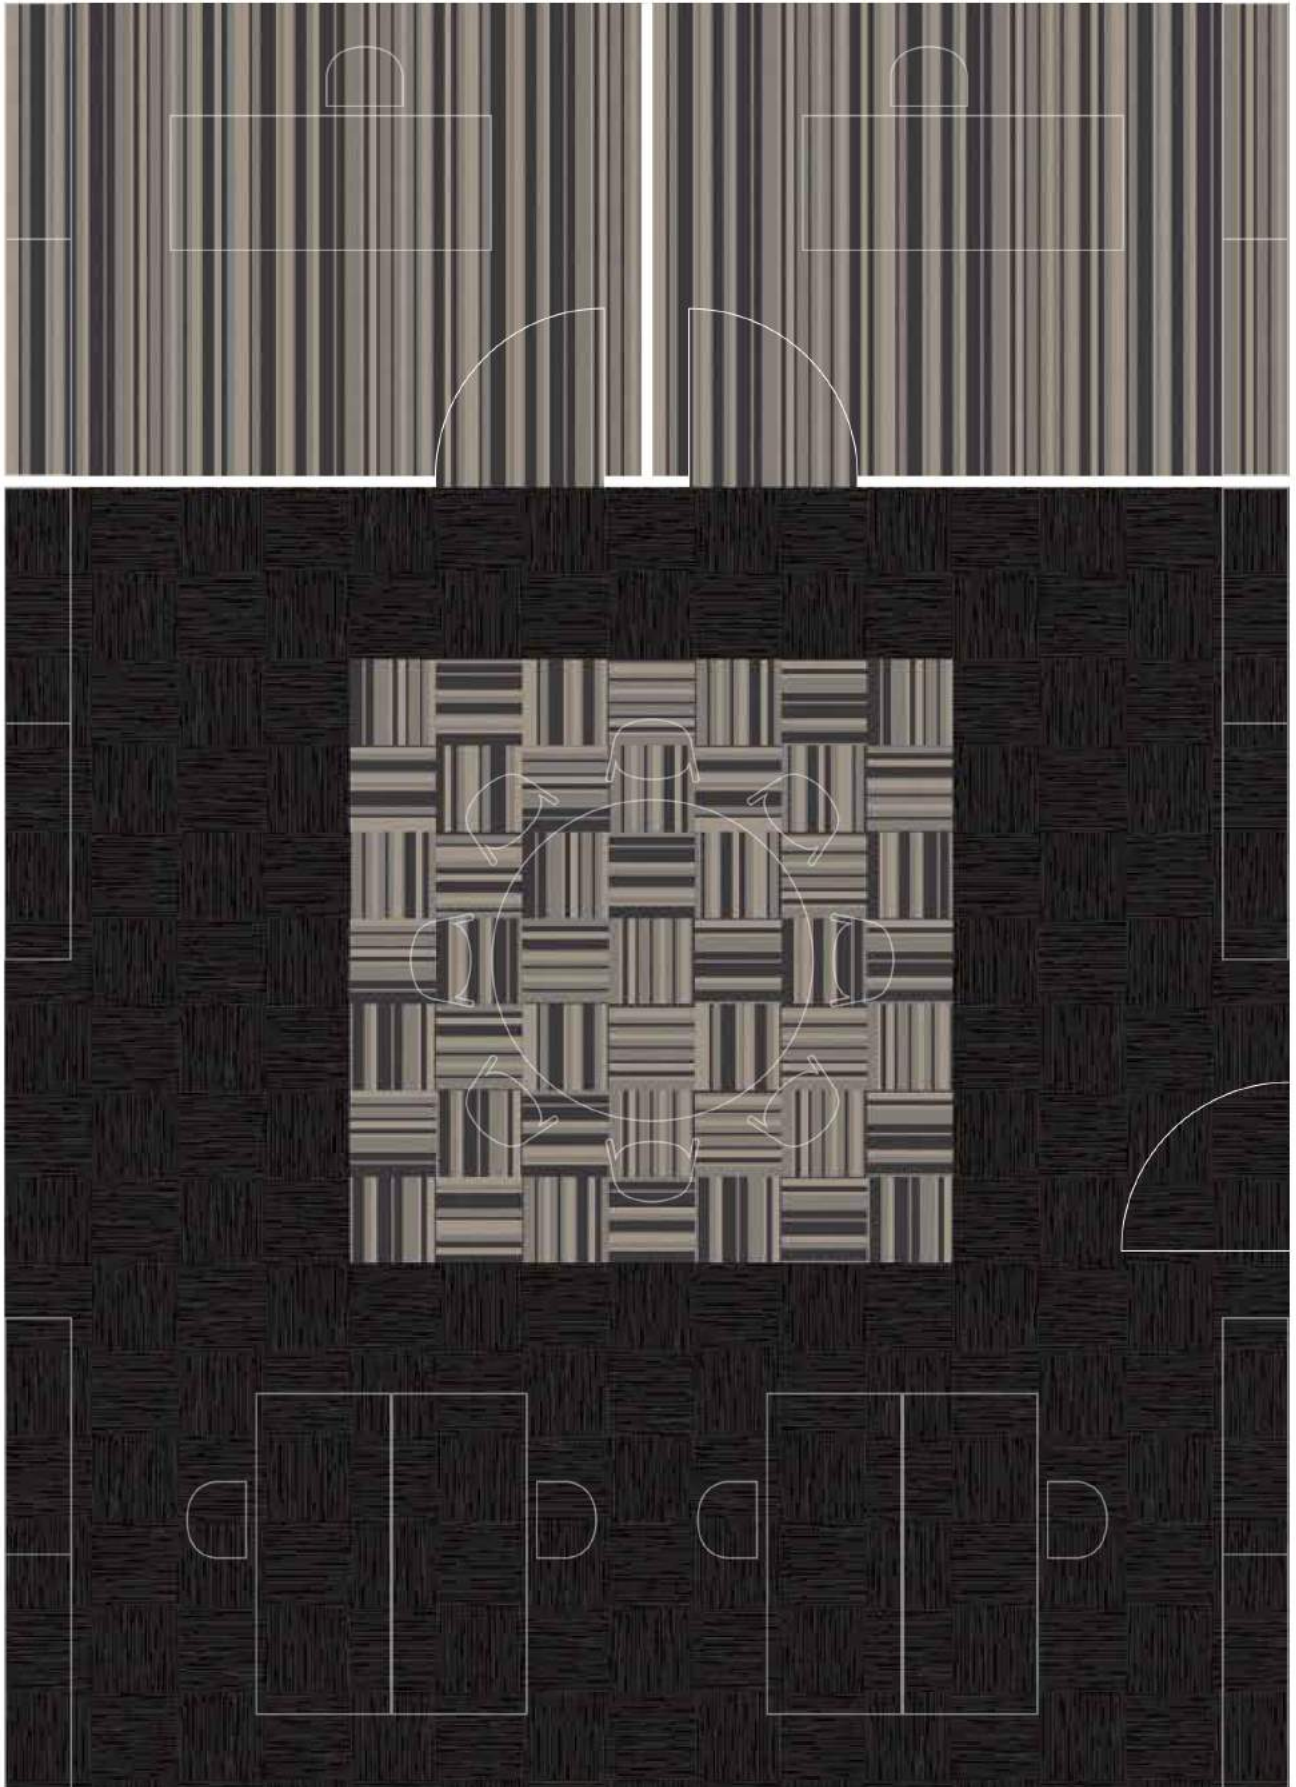

Floorscape inspiration