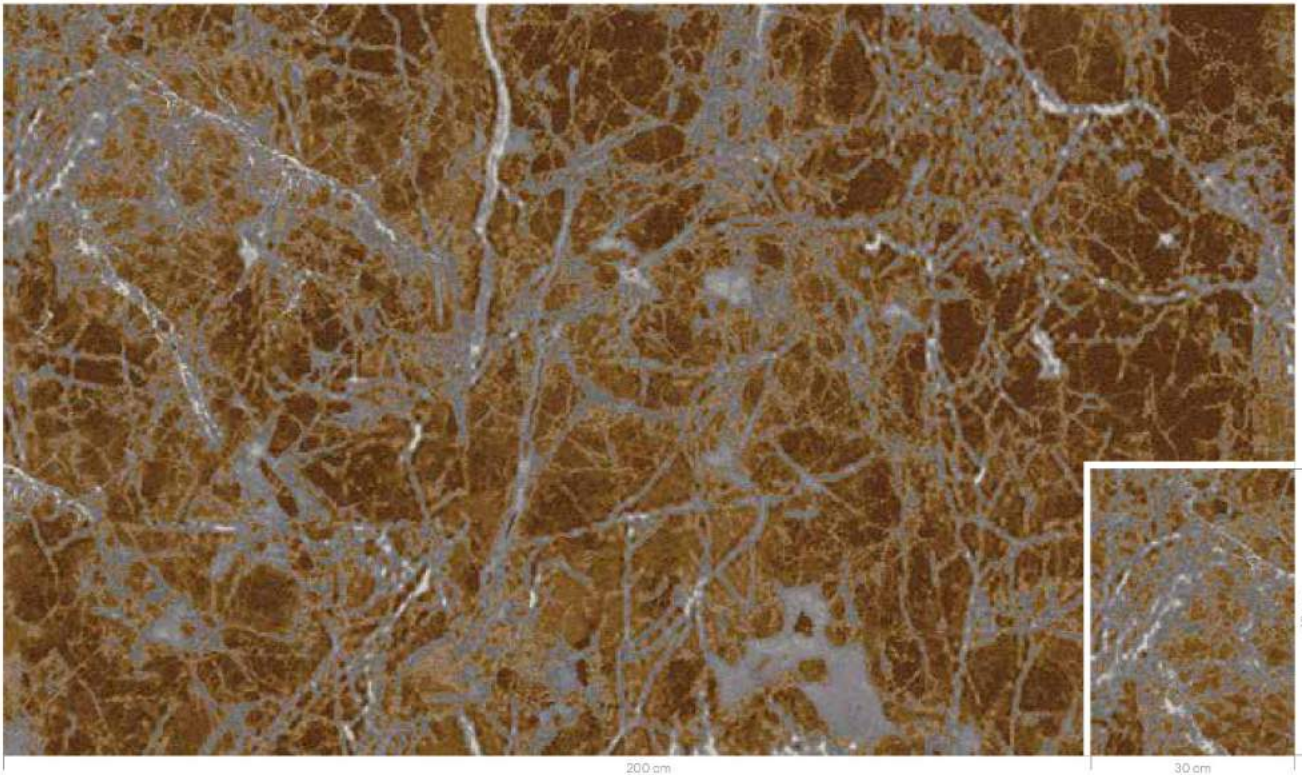

RF5500619 QUARTZ
w: 390,1 cm x l: 390,1 cm

K5500