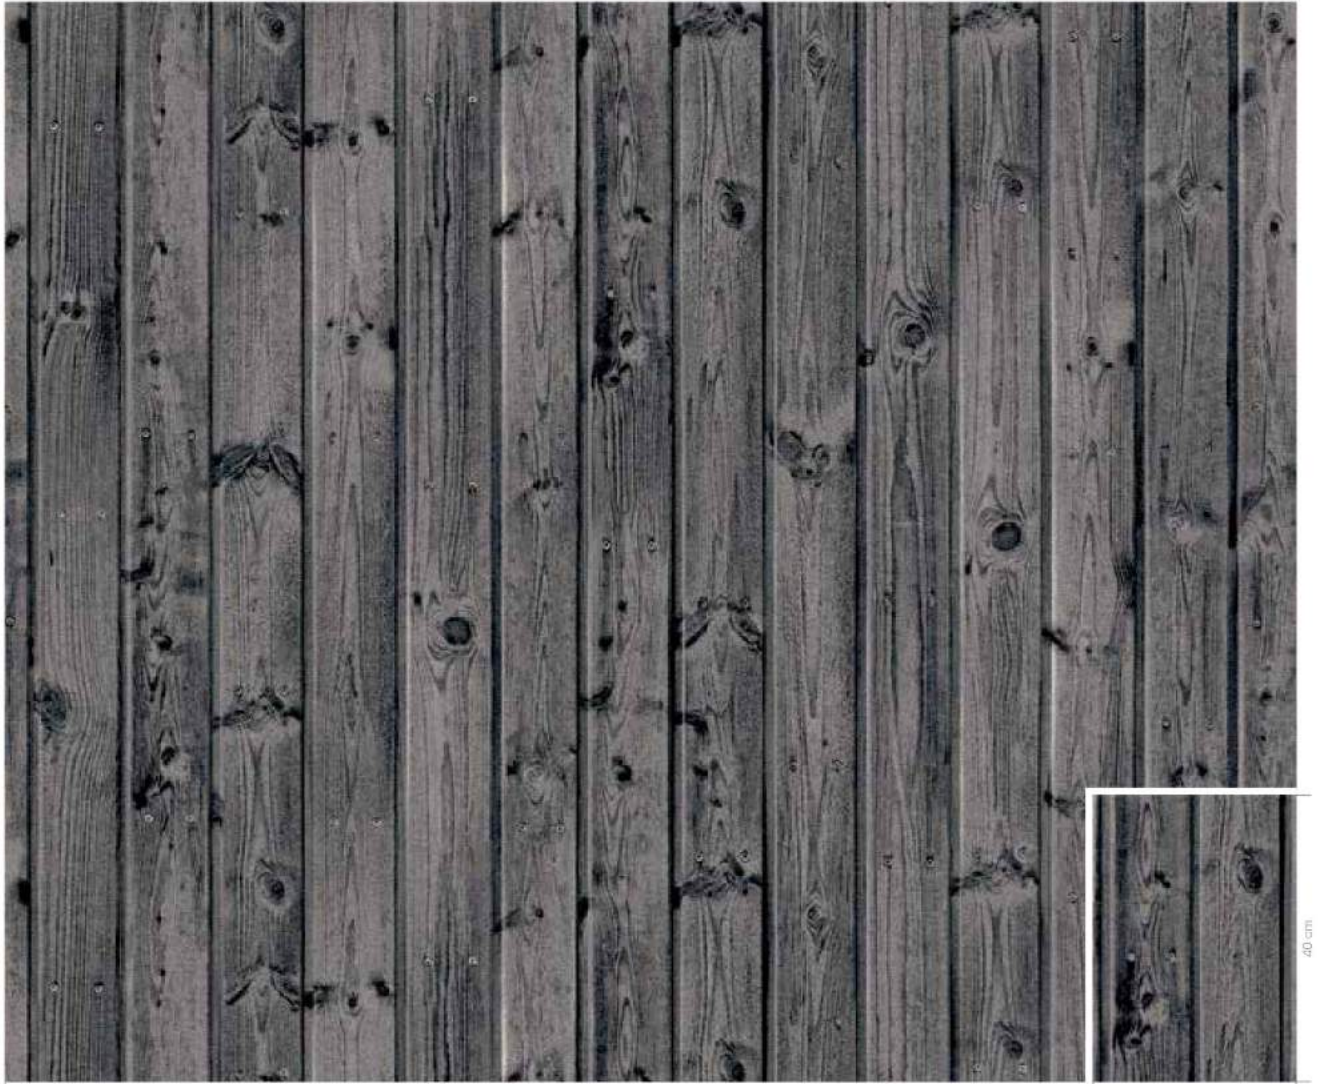

K5500

C1	C2	C3	C4	C5	C6
GB4	AC13	GB3	AC36	AC37	GB2

**RF5500626** WOOD PLANKS  
w: 195.1 cm x l: 130.0 cm

K5500

**RF5500627** WOODPILE SMALL  
w: 97.5 cm x l: 84.5 cm

K5500

Highline Express consists of six design directions:  
 Nature, Cultures, Graphic, Essentials, Classic and Arts & Crafts.  
 See all standard designs at [egecarpets.com](http://egecarpets.com).