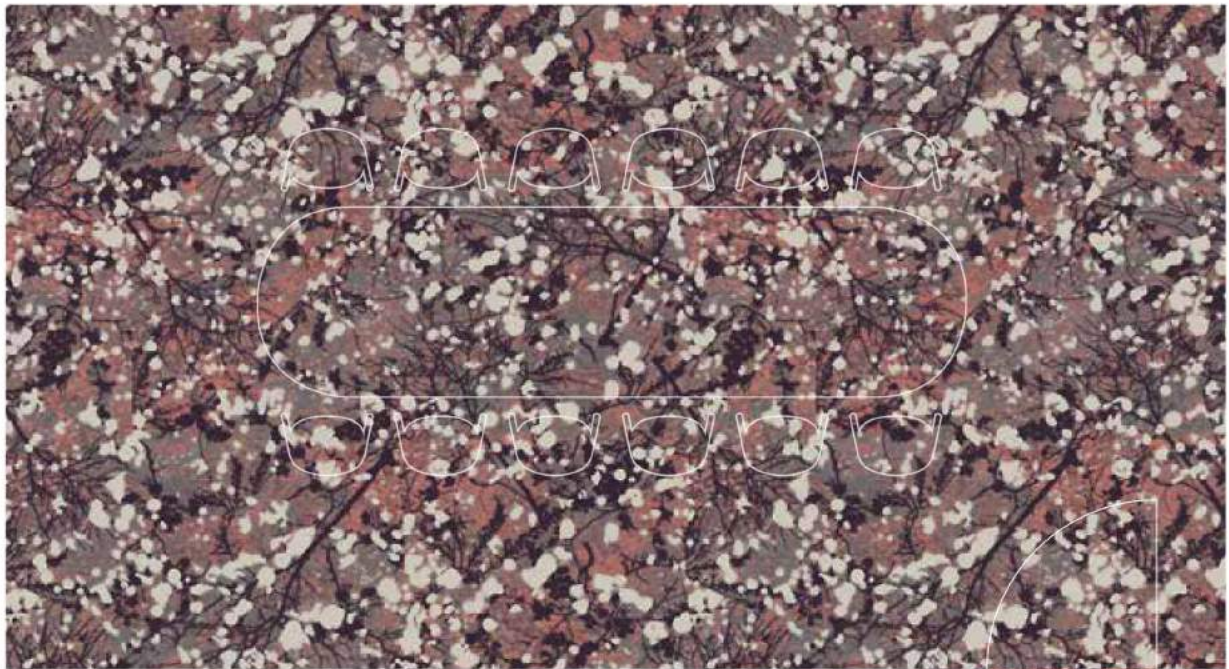

FLOORSCAPE INSPIRATION