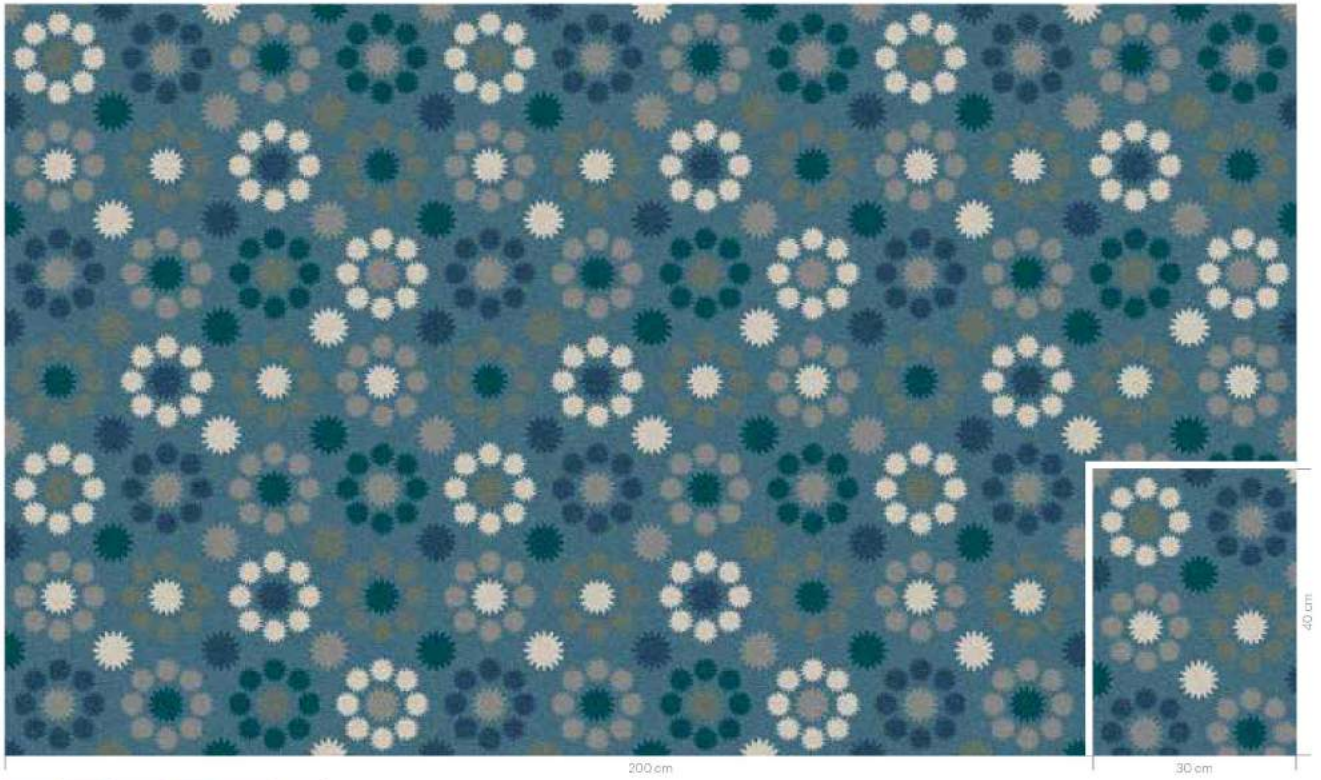

RF5500646 RIME SPOTS
w: 65.0 cm x l: 65.0 cm

K5500