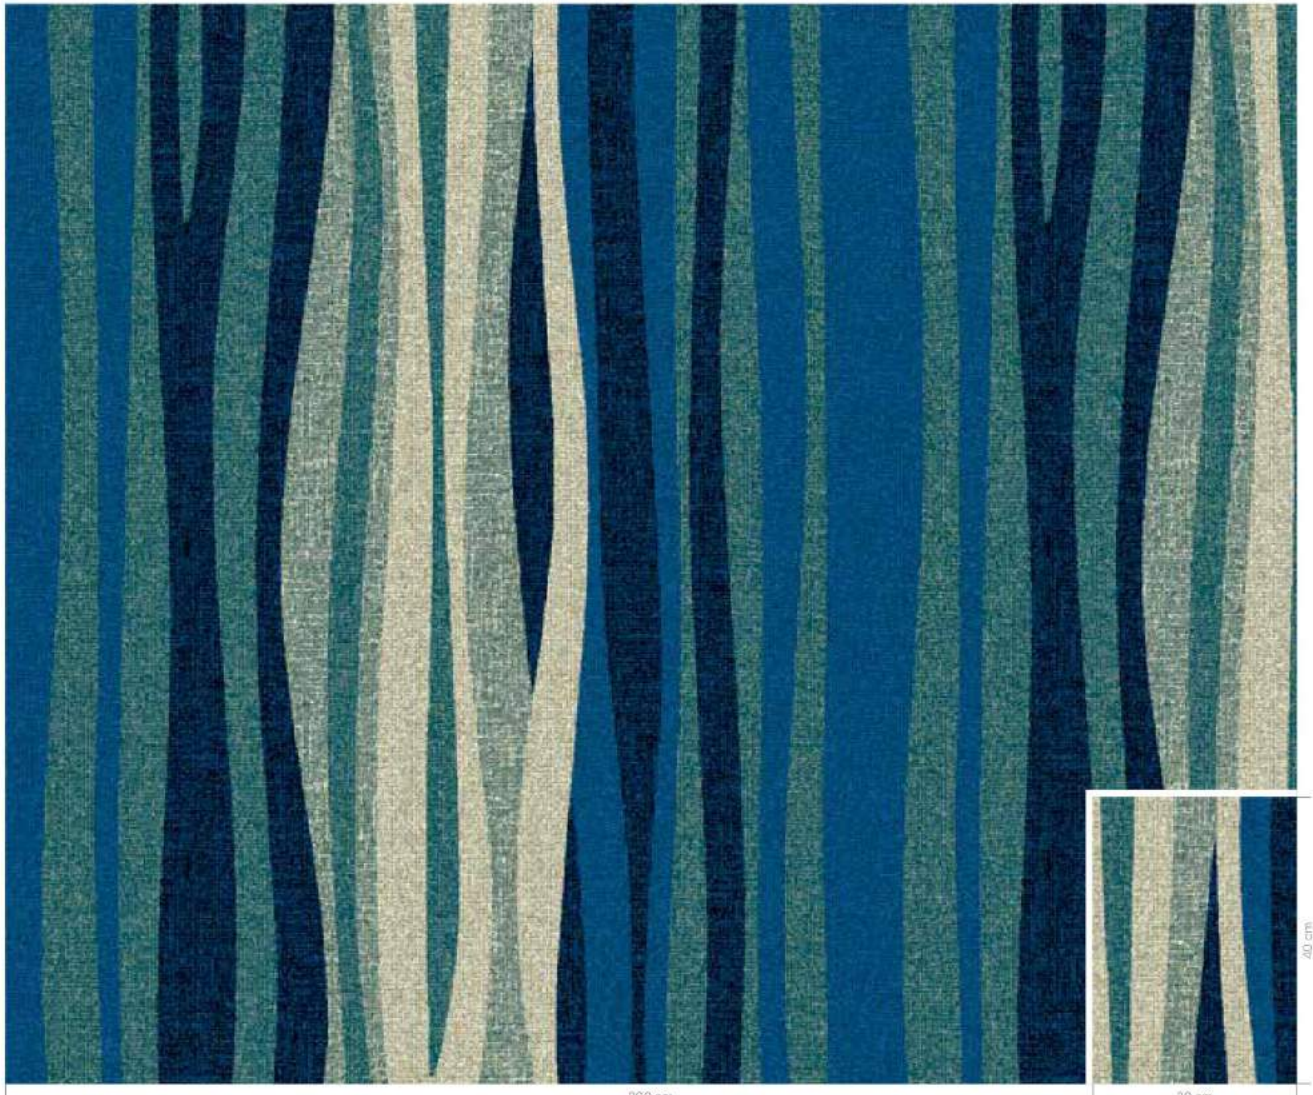

RF52202919 RIVER OF LIFE
w: 130.0 cm x l: 2578 cm

K5220

 TONE 1	 TONE 2	 TONE 3	 TONE 4	 TONE 5
GB10 GB11 AC66	AC66 AC53 GB10	GB12 GB10 GB11	AC53 AC66 AC55 GB1	GB1 AC55 AC33

RF52202920 MANTRA
w: 1951 cm x l: 1951 cm

K5220