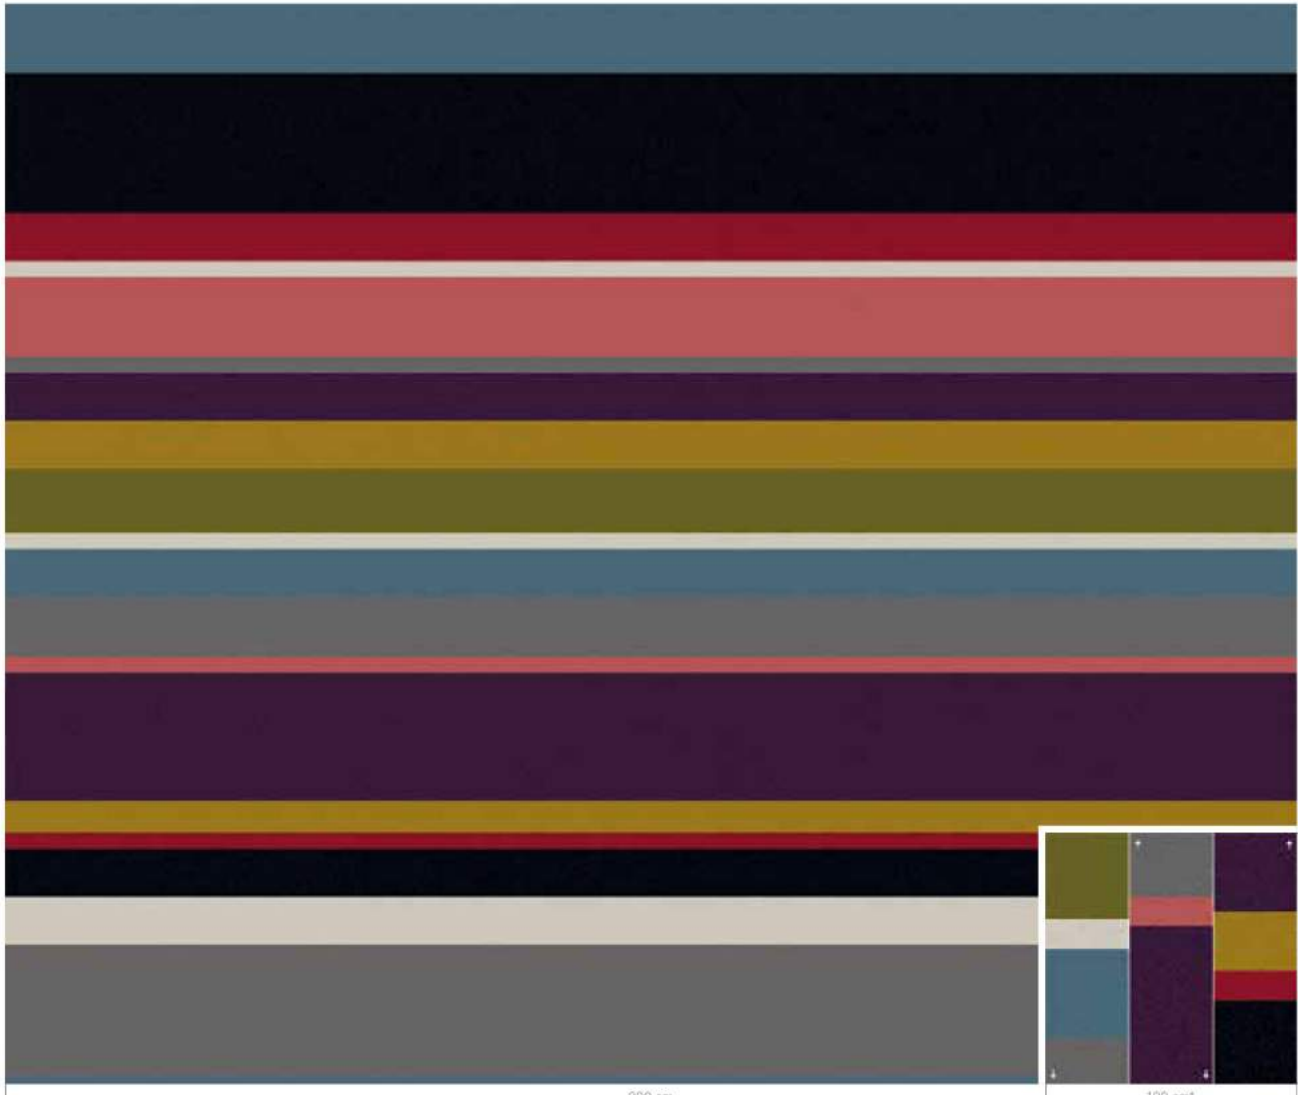

RF5500370 SUNSHADE
w: 1951 cm x l: 648.2 cm

K5500

800 cm