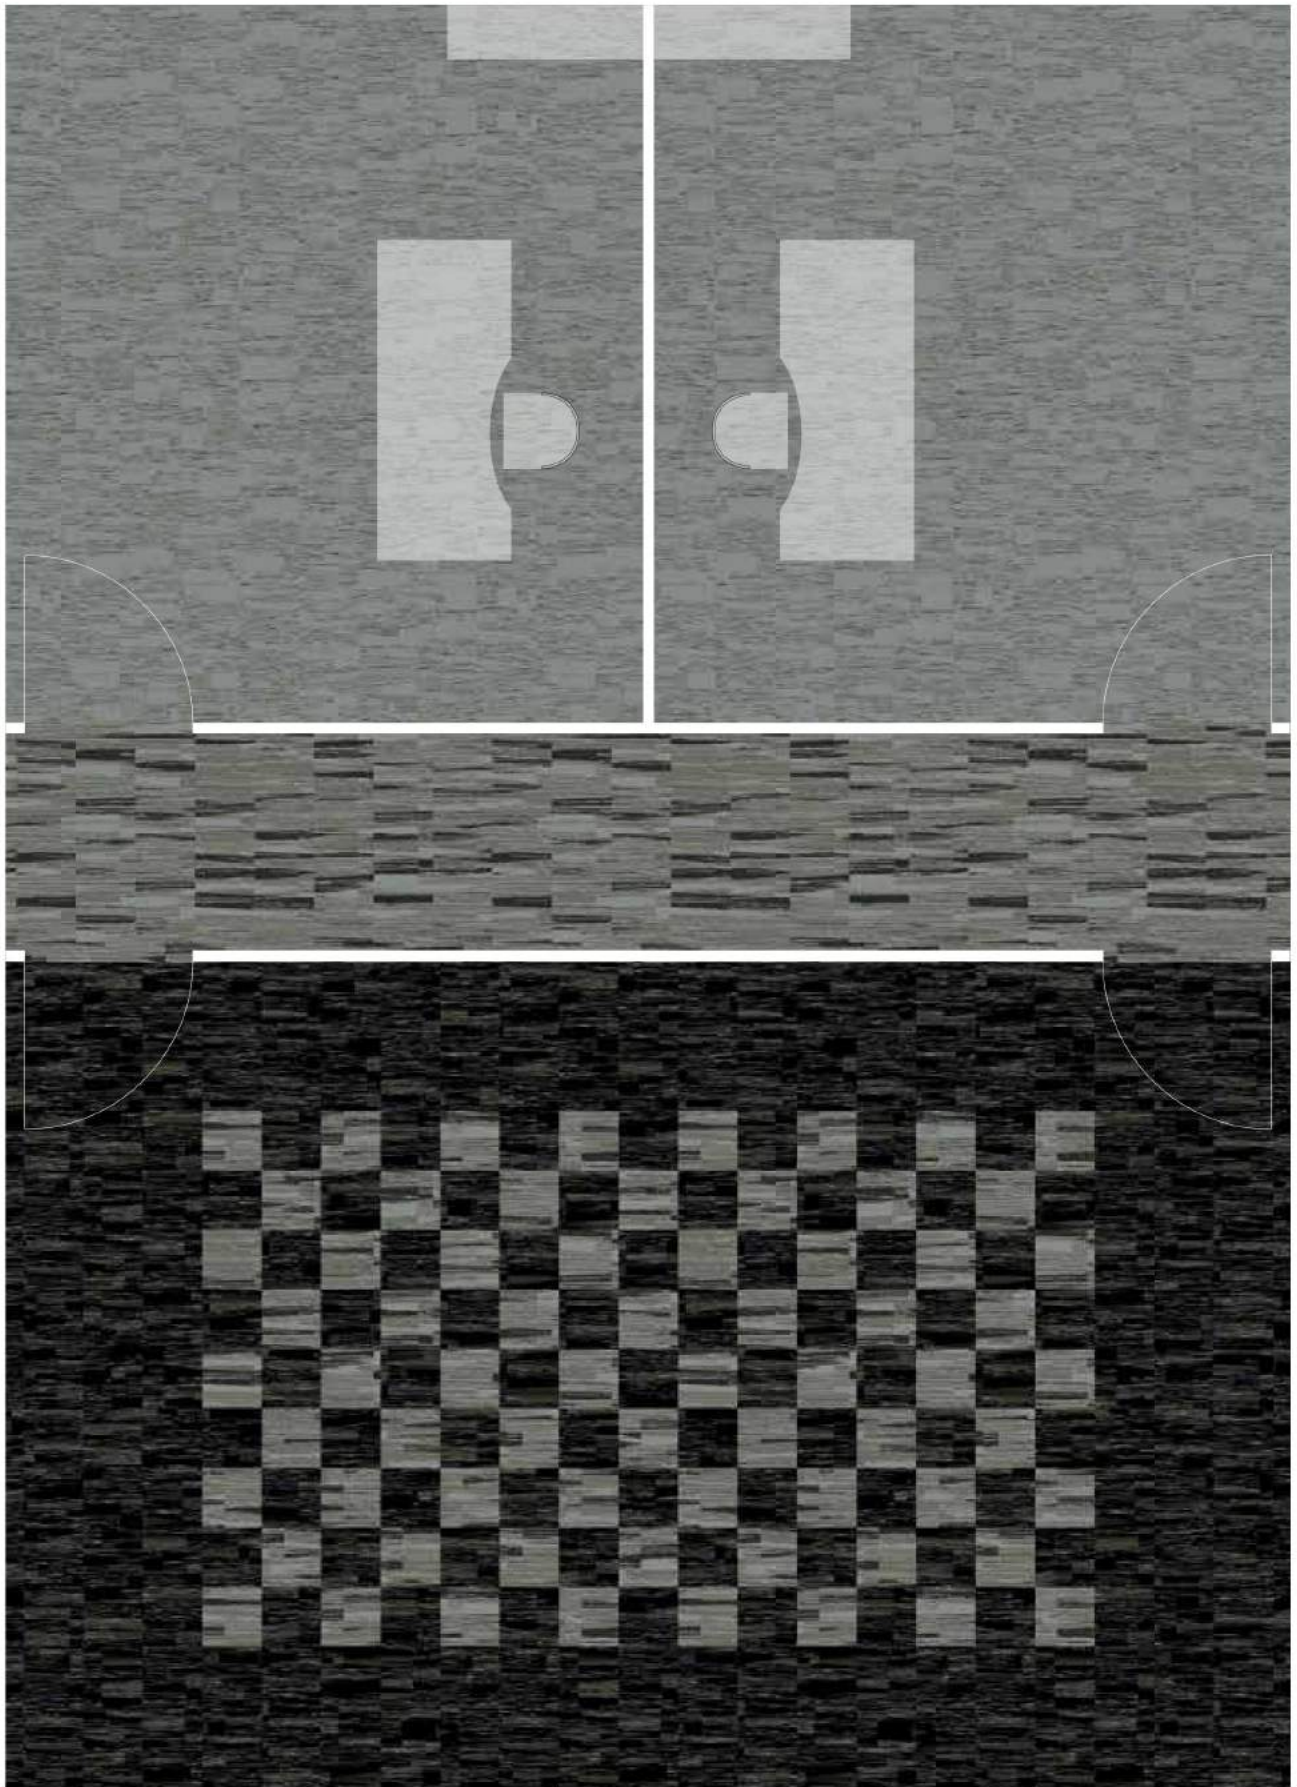

Floorscape inspiration