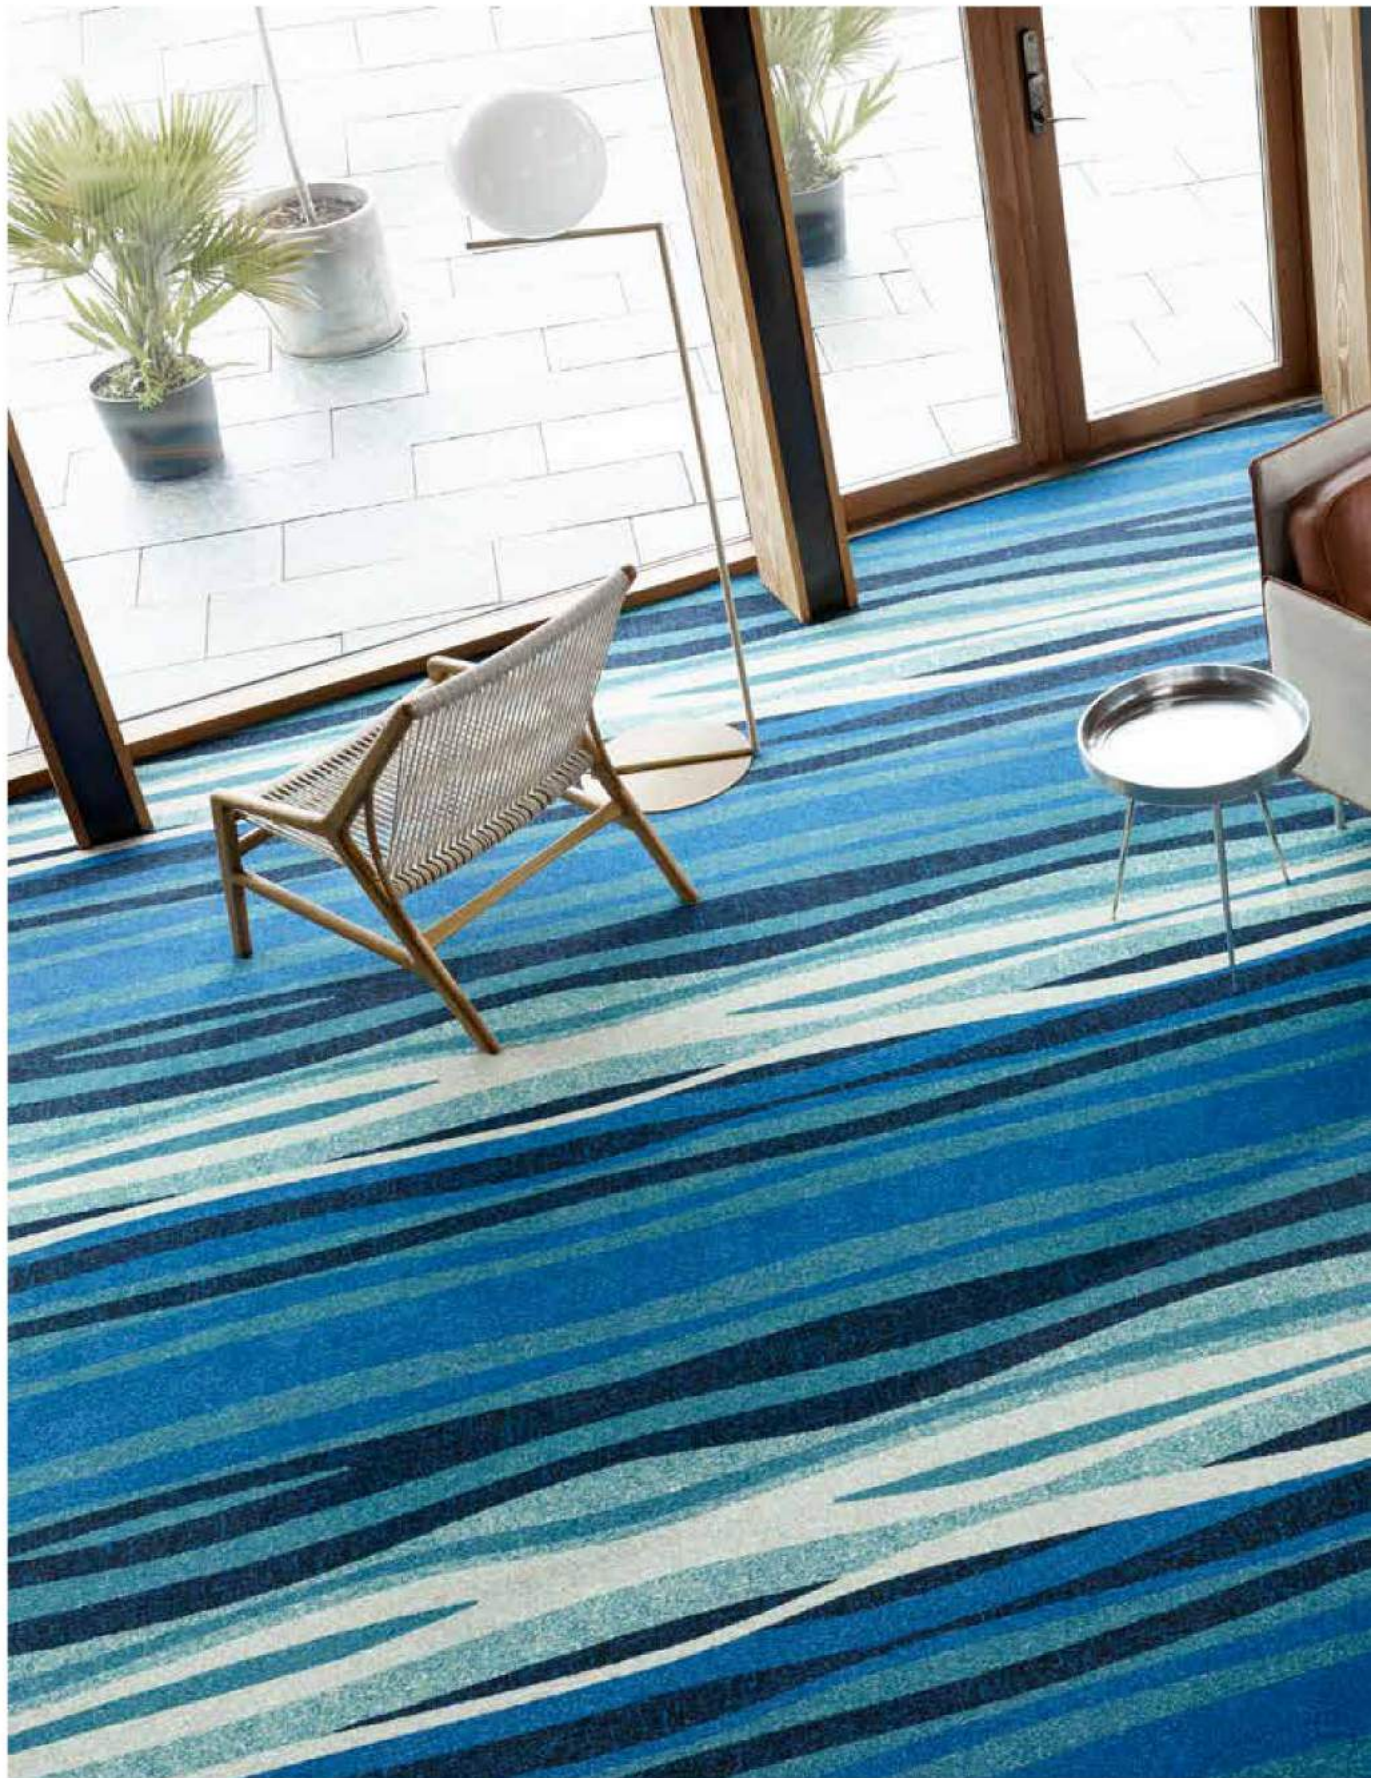

K5220

**RF52202914** FLASHY LEAVES  
w: 390.1 cm x l: 323.9 cm

K5220

RF52202915 DROPS OF WATER II  
w: 1951 cm x l: 1951 cm

K5220

	AC55 AC53 GB1 GB8		GB1 AC53
TONE 1		TONE 2	

RF52202916 SOFT SAND  
w: 1951 cm x l: 130.0 cm