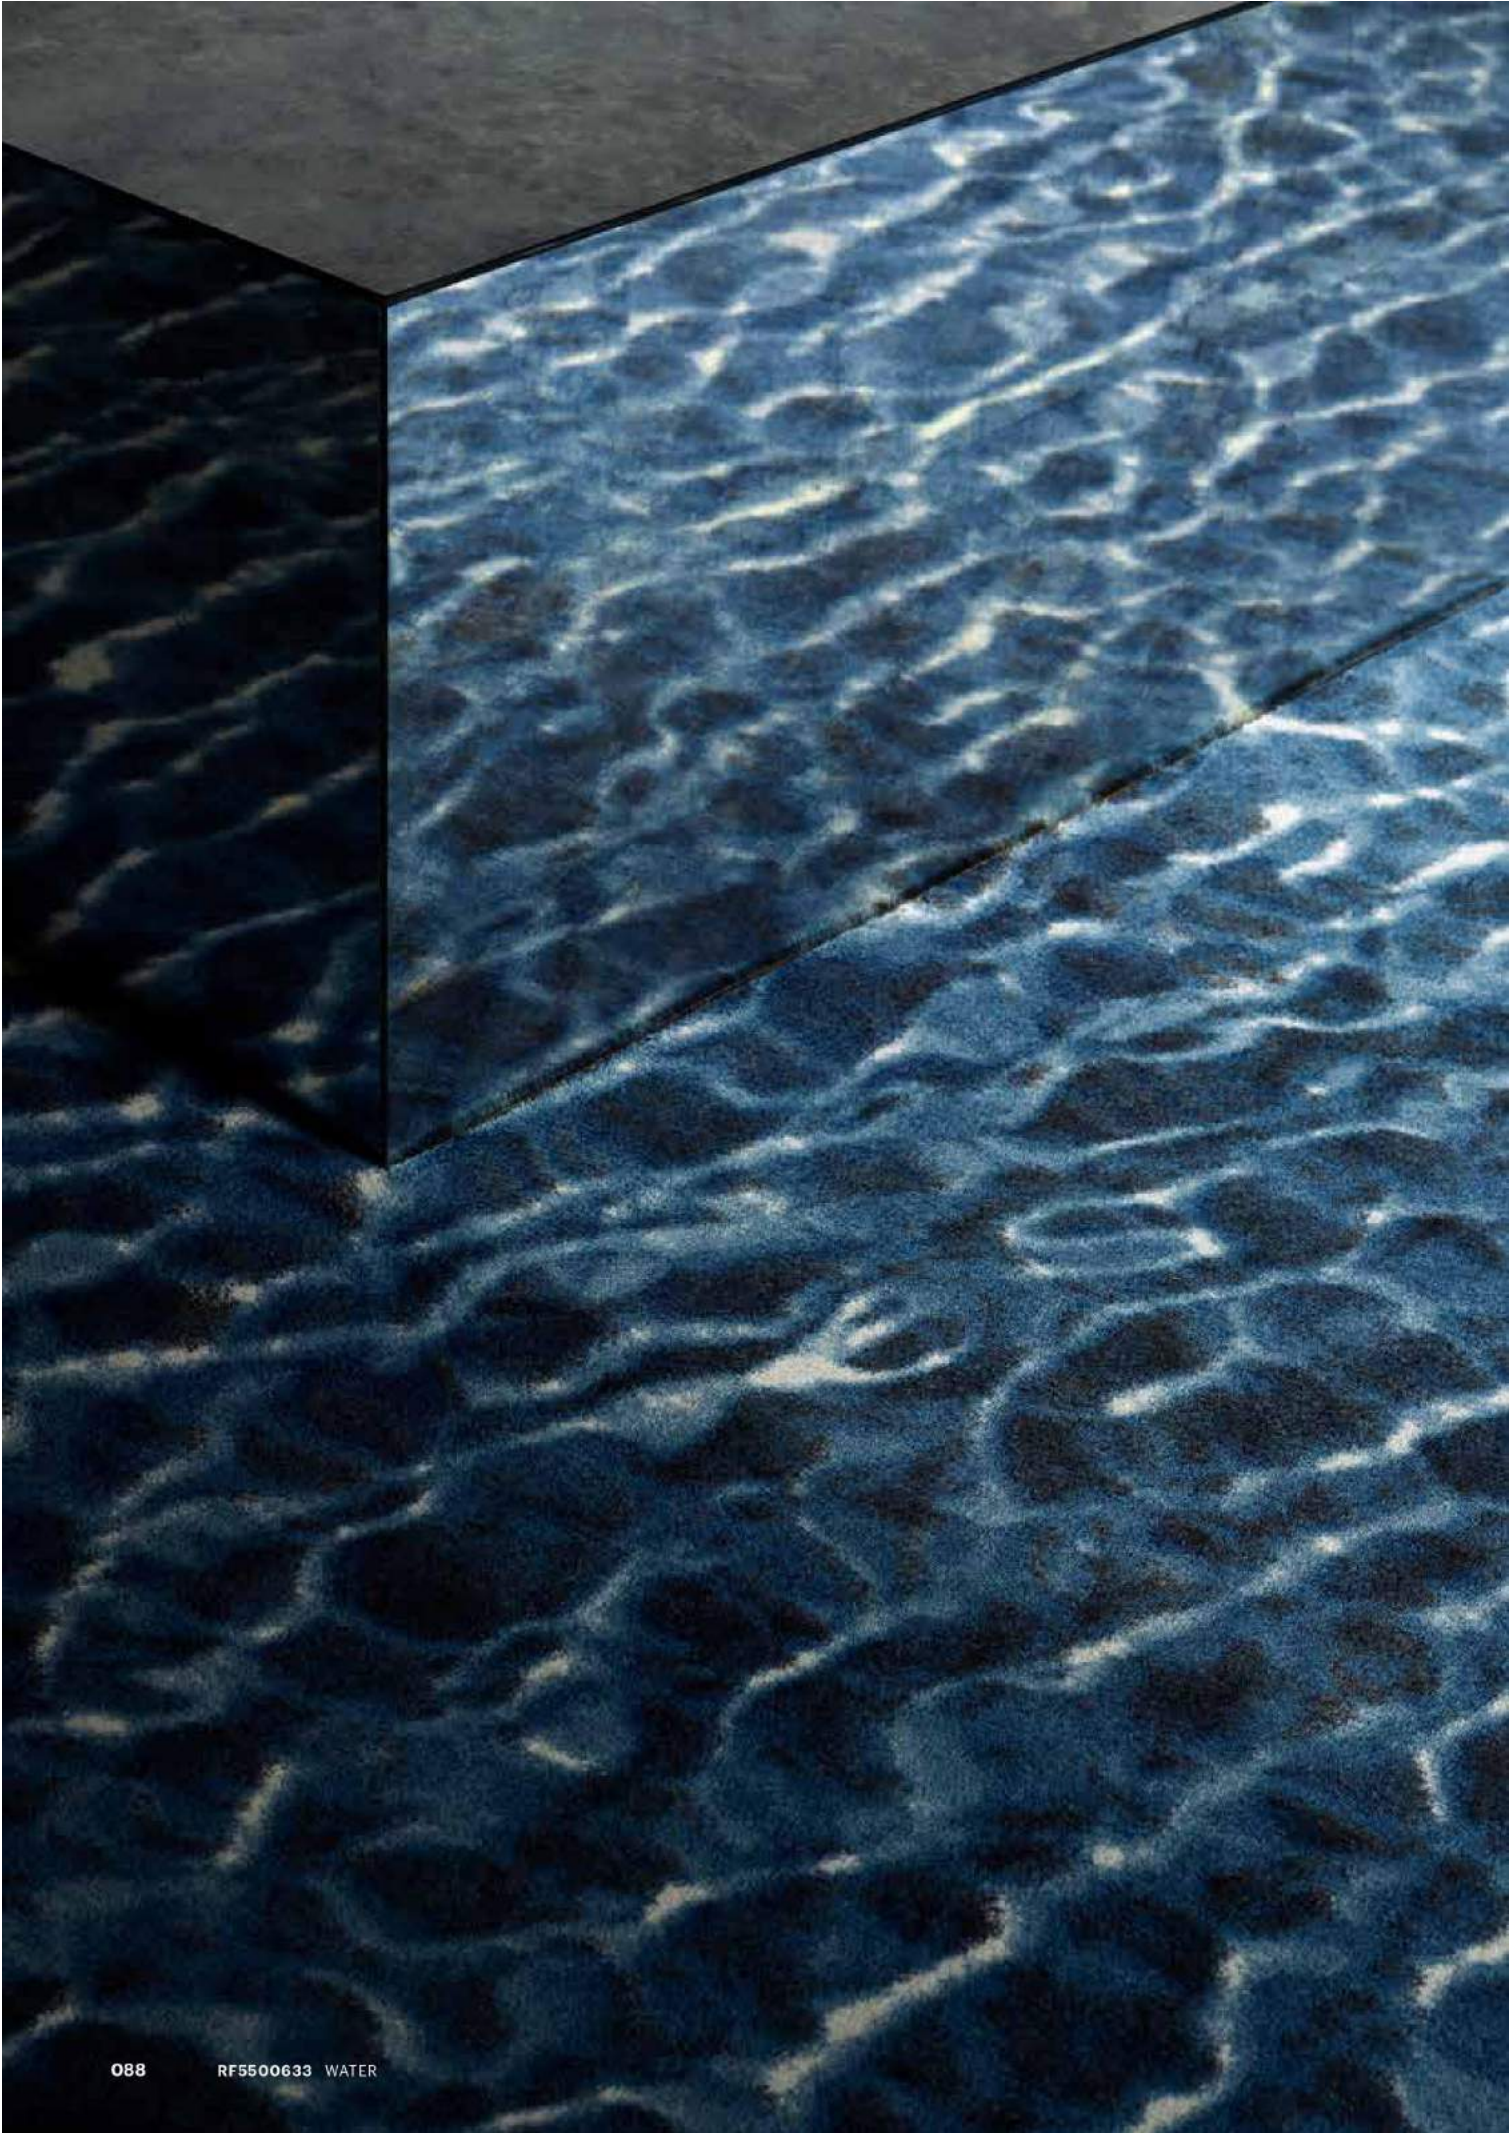

RF5500628 ALABAST  
w: 390,1 cm x l: 390,1 cm

K5500

C1 C2 C3 C4  
GB3 AC14 AC13 GB4

RF5500629 MARBLE VEINS  
w: 1951 cm x l: 1951 cm

K5500

C1 C2 C3 C4 C5 C6 C7  
GB4 AC13 AC14 GB3 AC15 AC16 GB2

C1	C2	C3	C4	C5	C6	C7	C8	C9	C10	C11
GB3	GB1	AC23	AC17	AC34	GB11	AC18	AC19	AC31	AC39	GB12