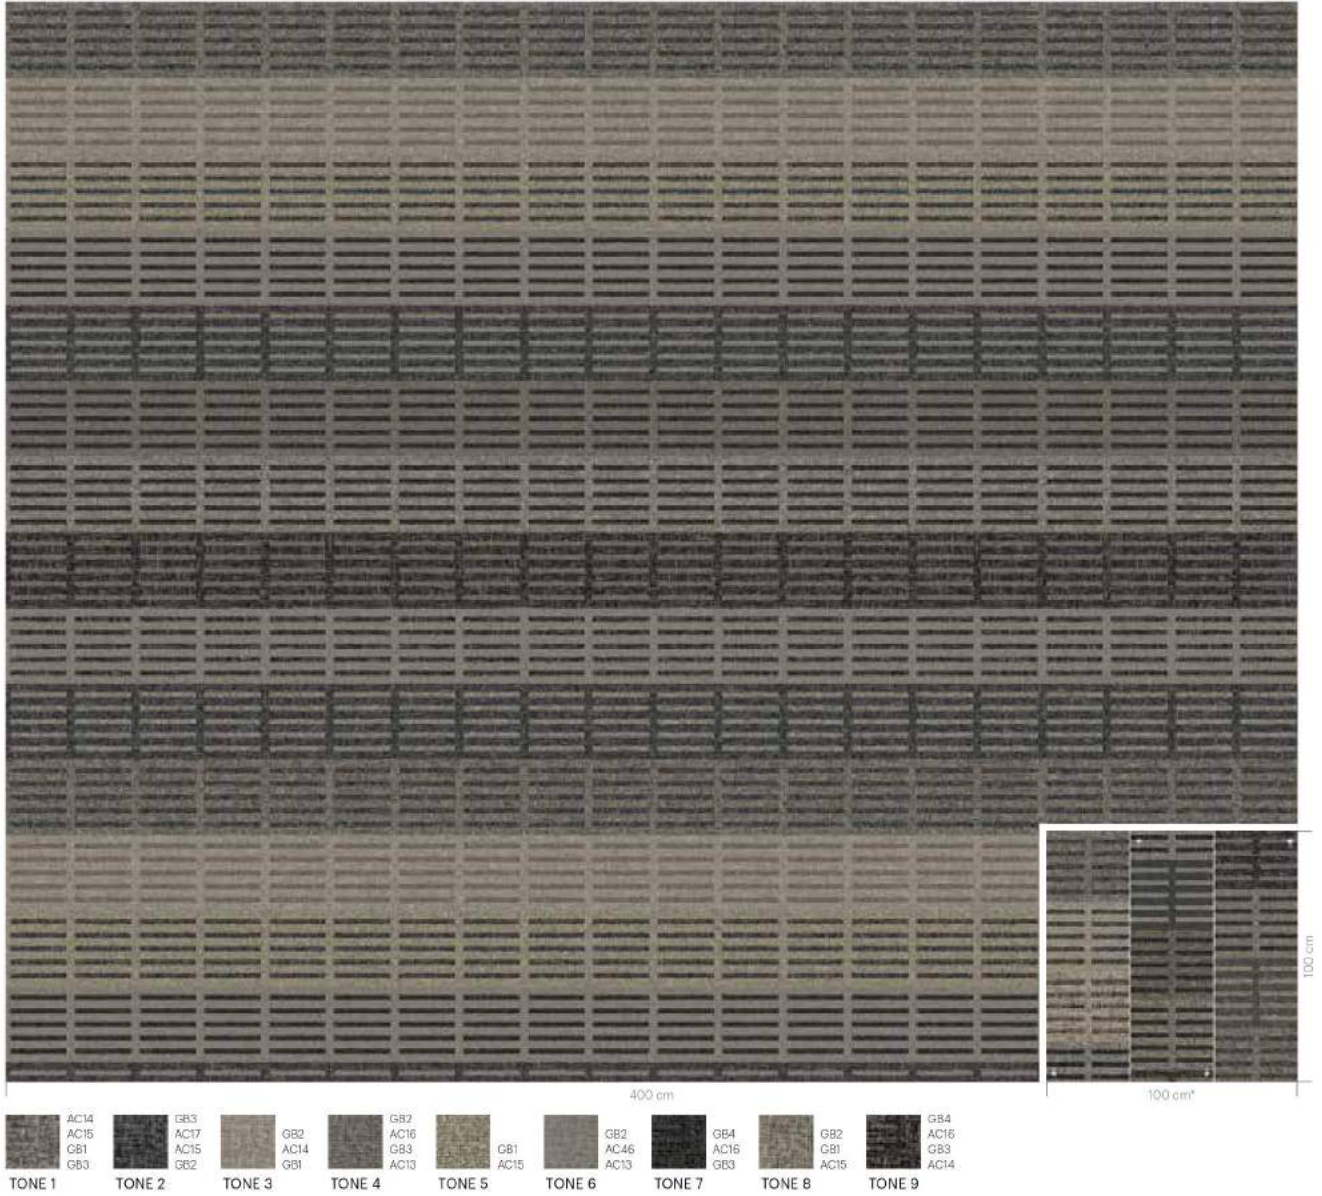

*Please note the sample is in three sections to be able to show all colours