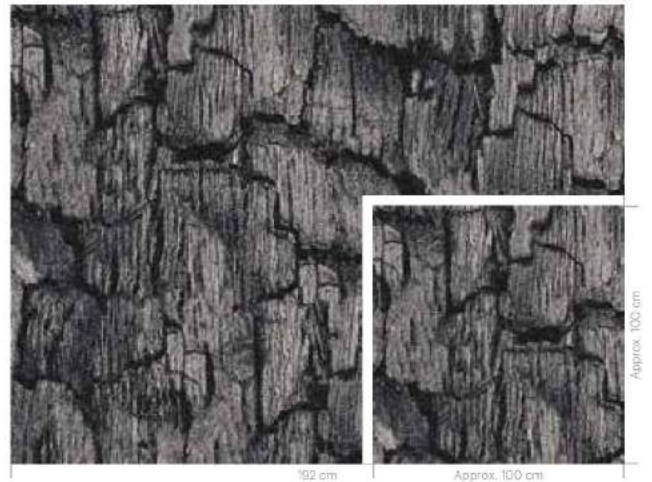

## Floorscape inspiration

RF55001037 COAL

RFM55001043 COAL  
Installation example 4 x 3 tiles

K5500

RF55001043 COAL  
w: 390.1 cm x l: 390.1 cm

K5500

RFM55001037 COAL  
Installation example 4 x 3 tiles

K5500