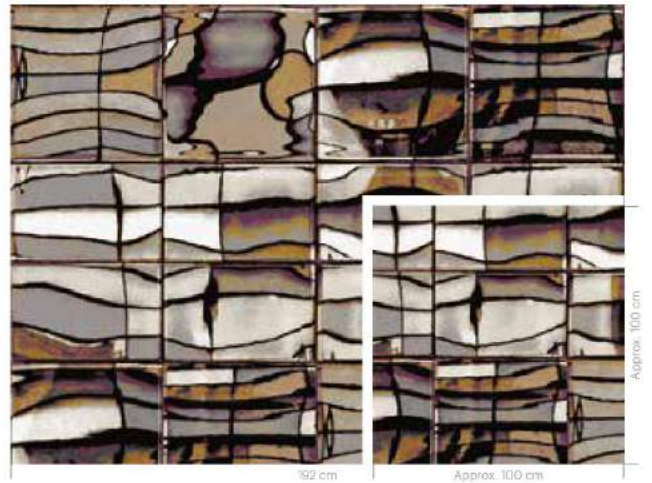

K5295

RFM52752290 BLUR II

RFM55001042 BLUR II  
Installation example 4 x 3 tiles

K5500

RF55001042 BLUR II  
w: 390.1 cm x l: 227.1 cm

K5500

RFM52752290 BLUR II  
Installation example 4 x 3 tiles

K5275