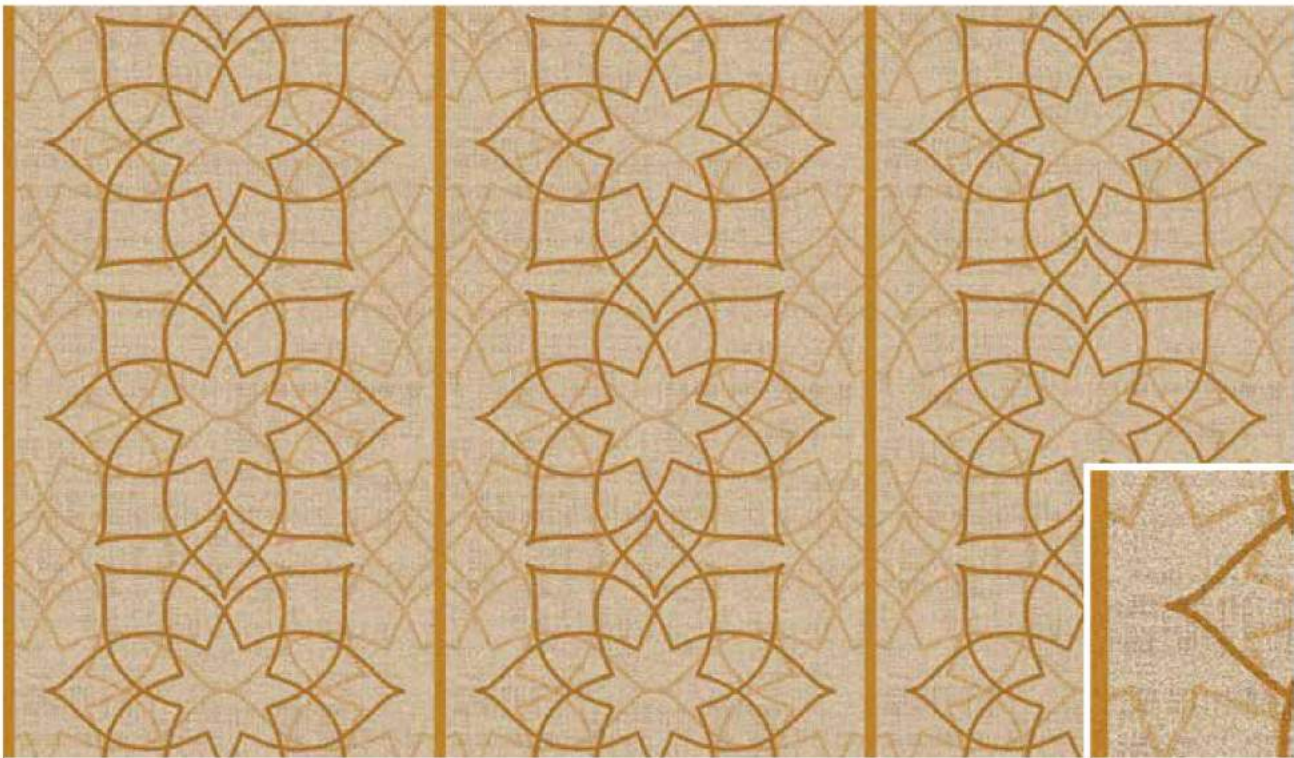

BC2  
AC58  
AC59

TONE 2

Recolour from light to dark

RF5575701

5575

w: 130.0 cm x l: 165.5 cm

400 cm

30 cm