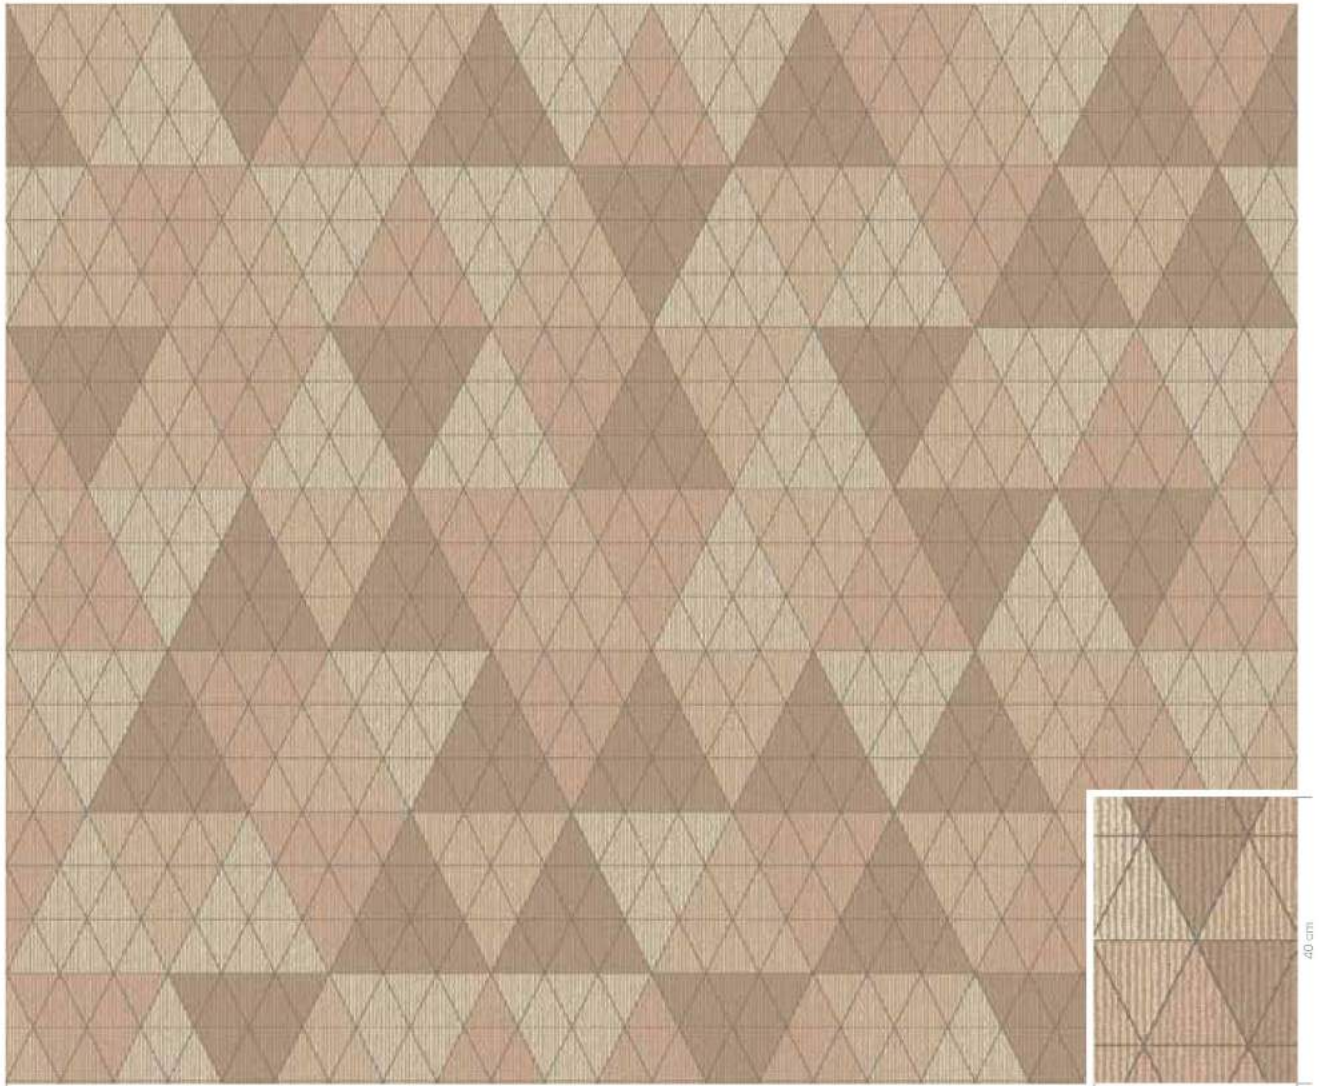

 TONE 1	 TONE 2	 TONE 3	 TONE 4	 GB3
GB2 GB3 AC17	GB1 GB2 AC17	AC16 GB1	GB1 AC23 AC17 GB2	C1

**RF52755021** OMICRON  
w: 65.0 cm x l: 65.0 cm

K5275

 C1	 C2	 C3	 C4
GB1	GB2	GB3	AC17