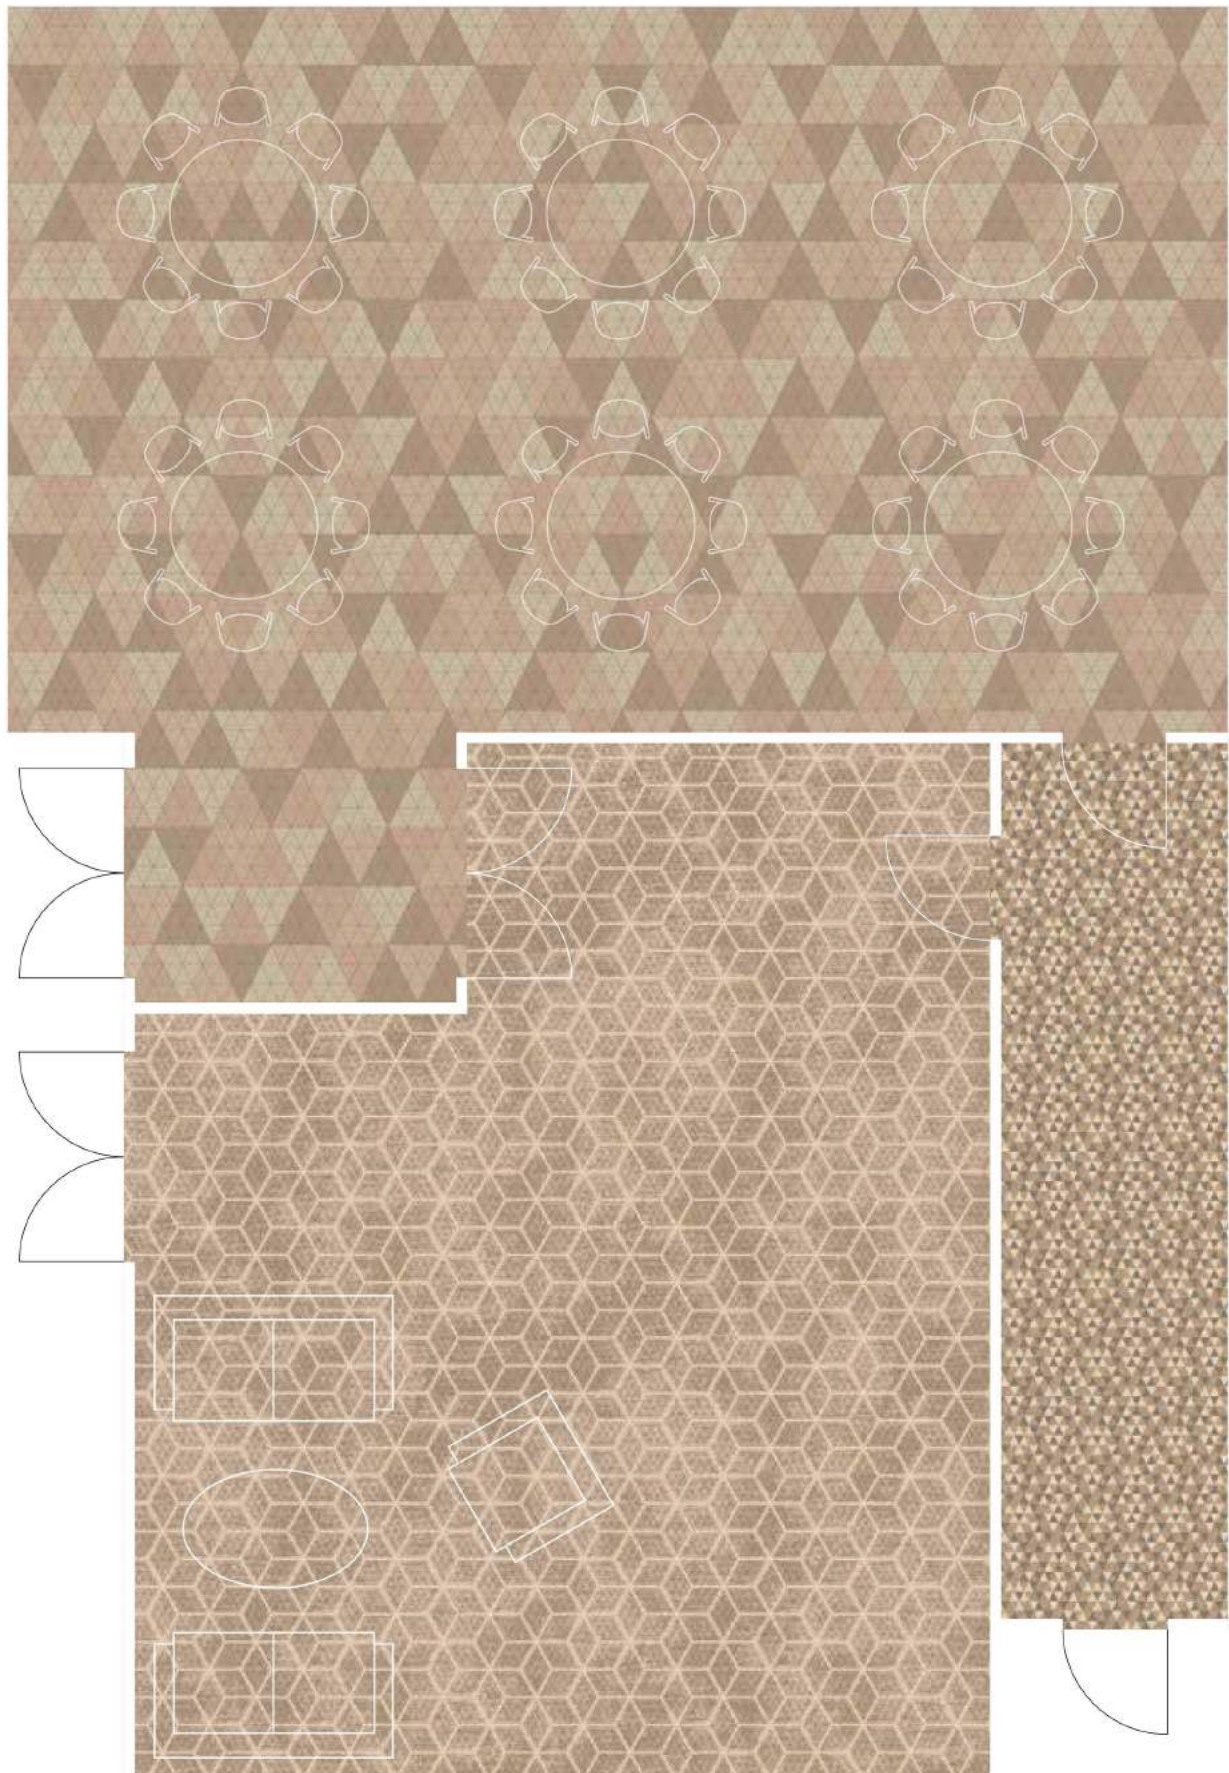

FLOORSCAPE INSPIRATION