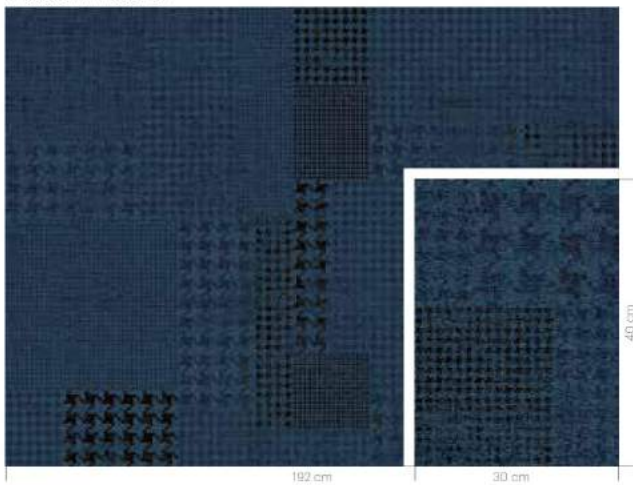

K5295

K5295

K5295

K5295

K5295

K5295